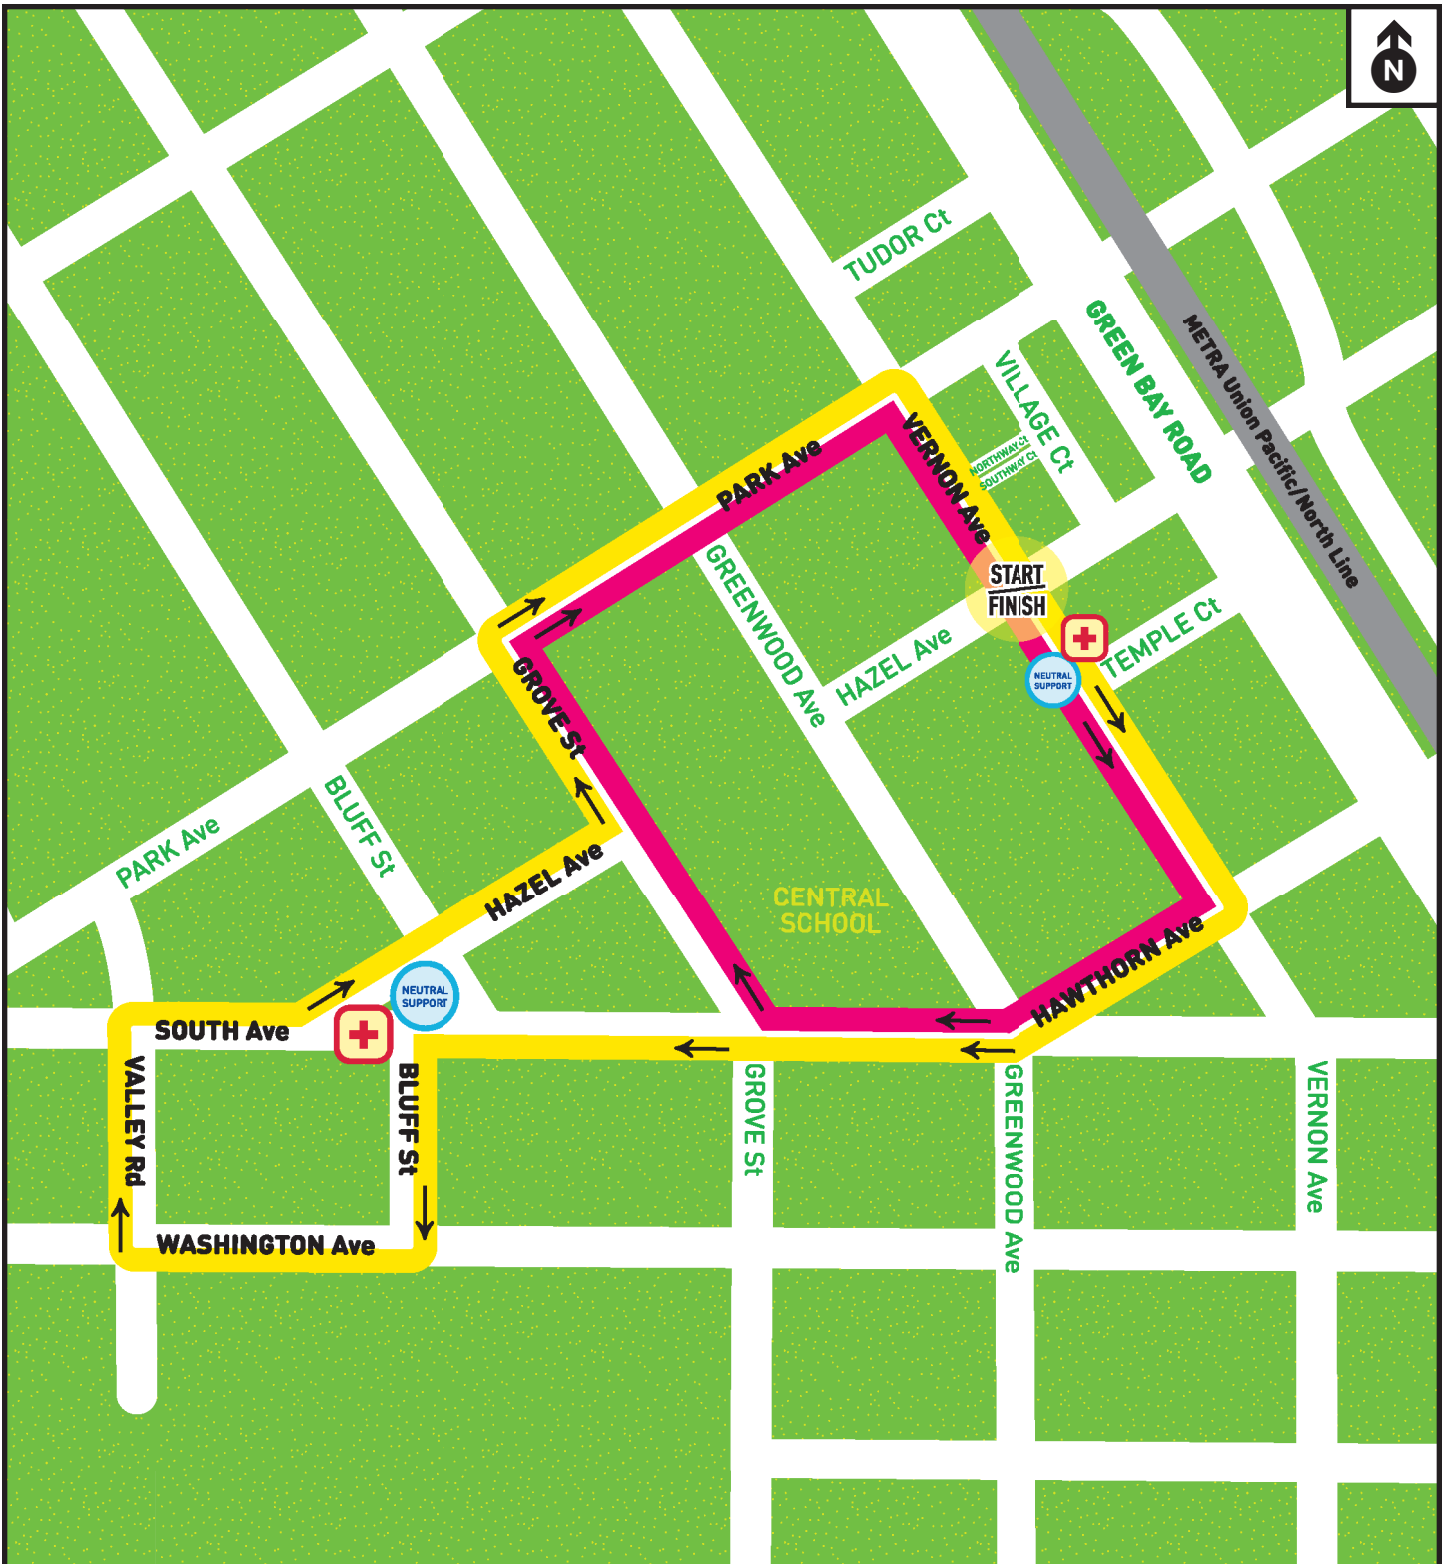

# 5th ANNUAL 2011 GLENCOE GRAND PRIX

Established 2007 • Presented by AT&T • Benefitting the Glencoe Educational Foundation

NATIONAL RACING CALENDAR

MAP 01.3  
COURSE DETAIL

Inner (red) course only for:

- JUNIORS
- WOMEN'S CAT 4
- CATEGORY 5
- KIDS RACES (ages 8-9)

Outer (gold) course for all other races.

Course marshals will be posted throughout to guide riders on their route.